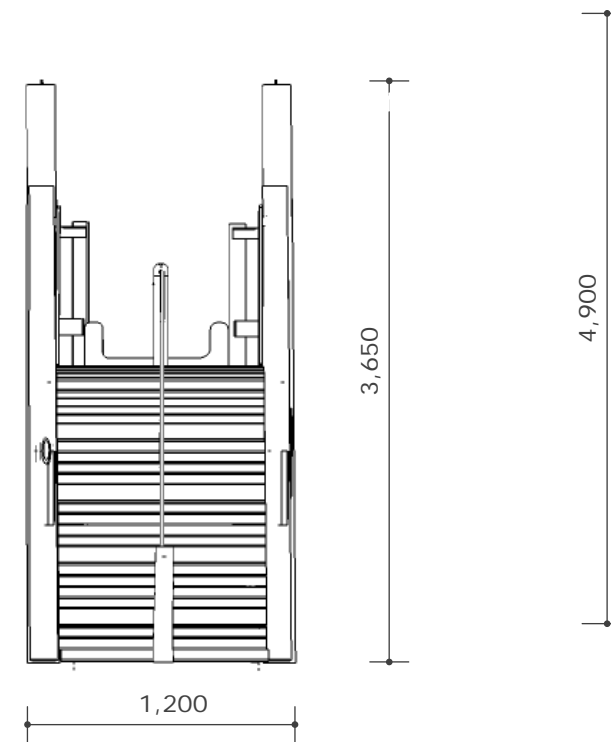

COMBAT CLIMBER WITH SLIDE

Product Information

Category: Elevated Play
Name: Combat Climber with Slide
Code: L000102

Dimensions (mm)

Overall Height: 3,650
Platform Height: 1,800
Length: 8,400
Width: 1,200

Most Lypa products are hand-crafted so actual dimensions may vary. Please advise of particular requirements or constraints to be accommodated.