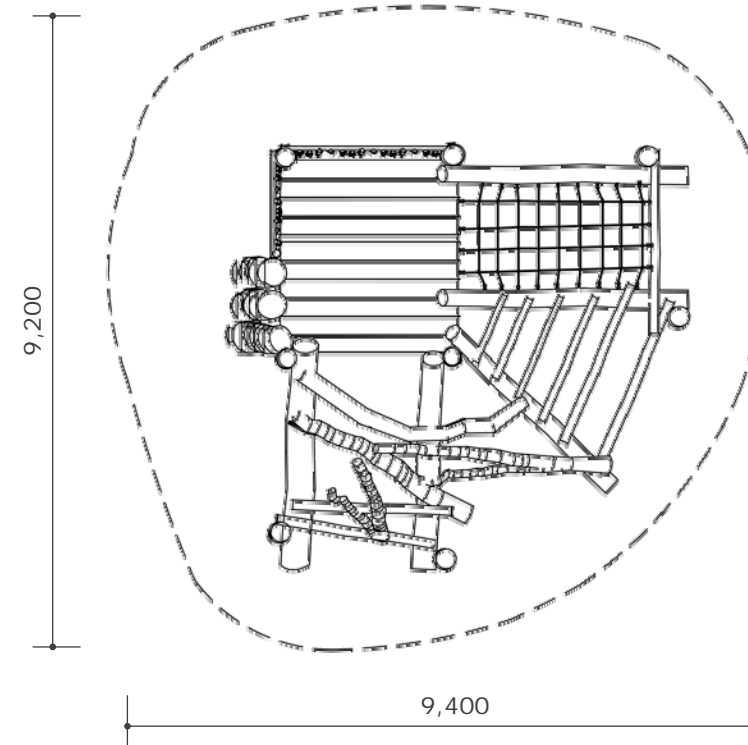

SUBIACO CLIMBER

Product Information

Category:	Elevated Play
Name:	Subiaco Climber
Code:	L000500

Dimensions (mm)

Overall Height:	4,360
Platform Height:	2,250
Length :	6,500
Width:	6,000

Most Lypa products are hand-crafted so actual dimensions may vary. Please advise of particular requirements or constraints to be accommodated.