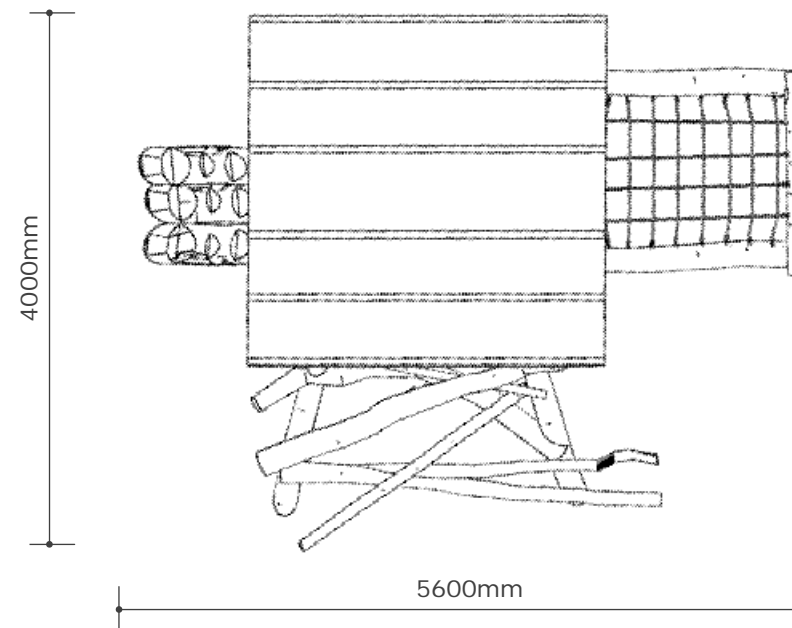

SUBIACO CLIMBER - COVERED

Product Information

Category: Elevated Play
Name: Subiaco Climber - Covered
Code: L000501

Dimensions (mm)

Overall Height: 4,870
Platform Height: 1,550
Length: 5,600
Width: 4,000

Drawings not to scale