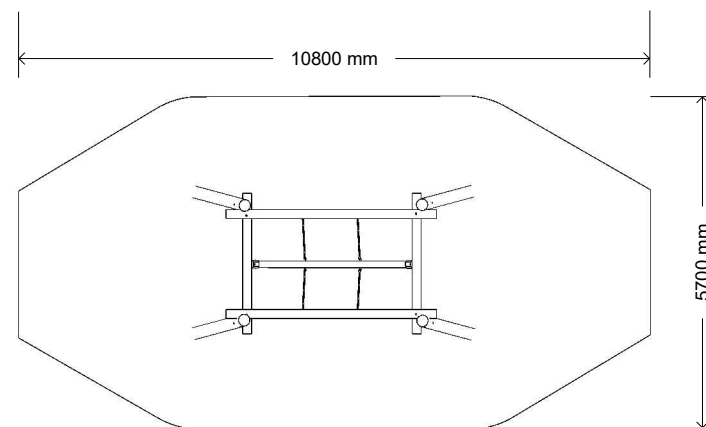

WIBBLY WOBBLE

Crafted Play + Urban Elements

Product Information

Category:	Dynamic
Name:	Wibbly Wobble
Code:	L014900

Dimensions (mm) - Variable

Length:	5,000
Width:	2,400
Height:	3,400

* Most LyPa products are hand-crafted so actual dimensions may vary.
Please advise of particular requirements or constraints to be accommodated.