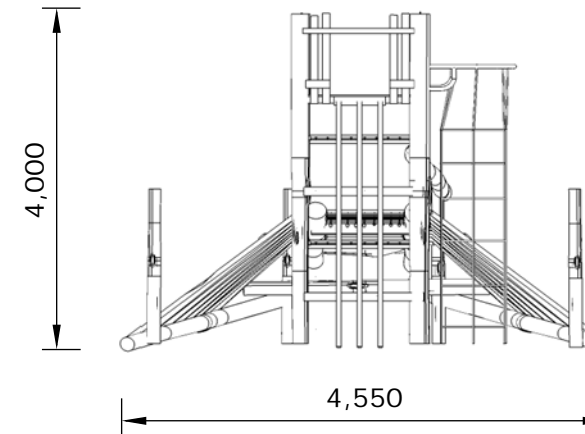

## Product Information

Category:	Elevated Play
Name:	Yirra Tower
Code:	L002700

## Dimensions (mm)

Overall Height:	4,000
Bannister Slide Height:	3,000
Climber Height:	1,600
Length:	11,900
Width:	4,550

Most Lypa products are hand-crafted so actual dimensions may vary. Please advise of particular requirements or constraints to be accommodated.